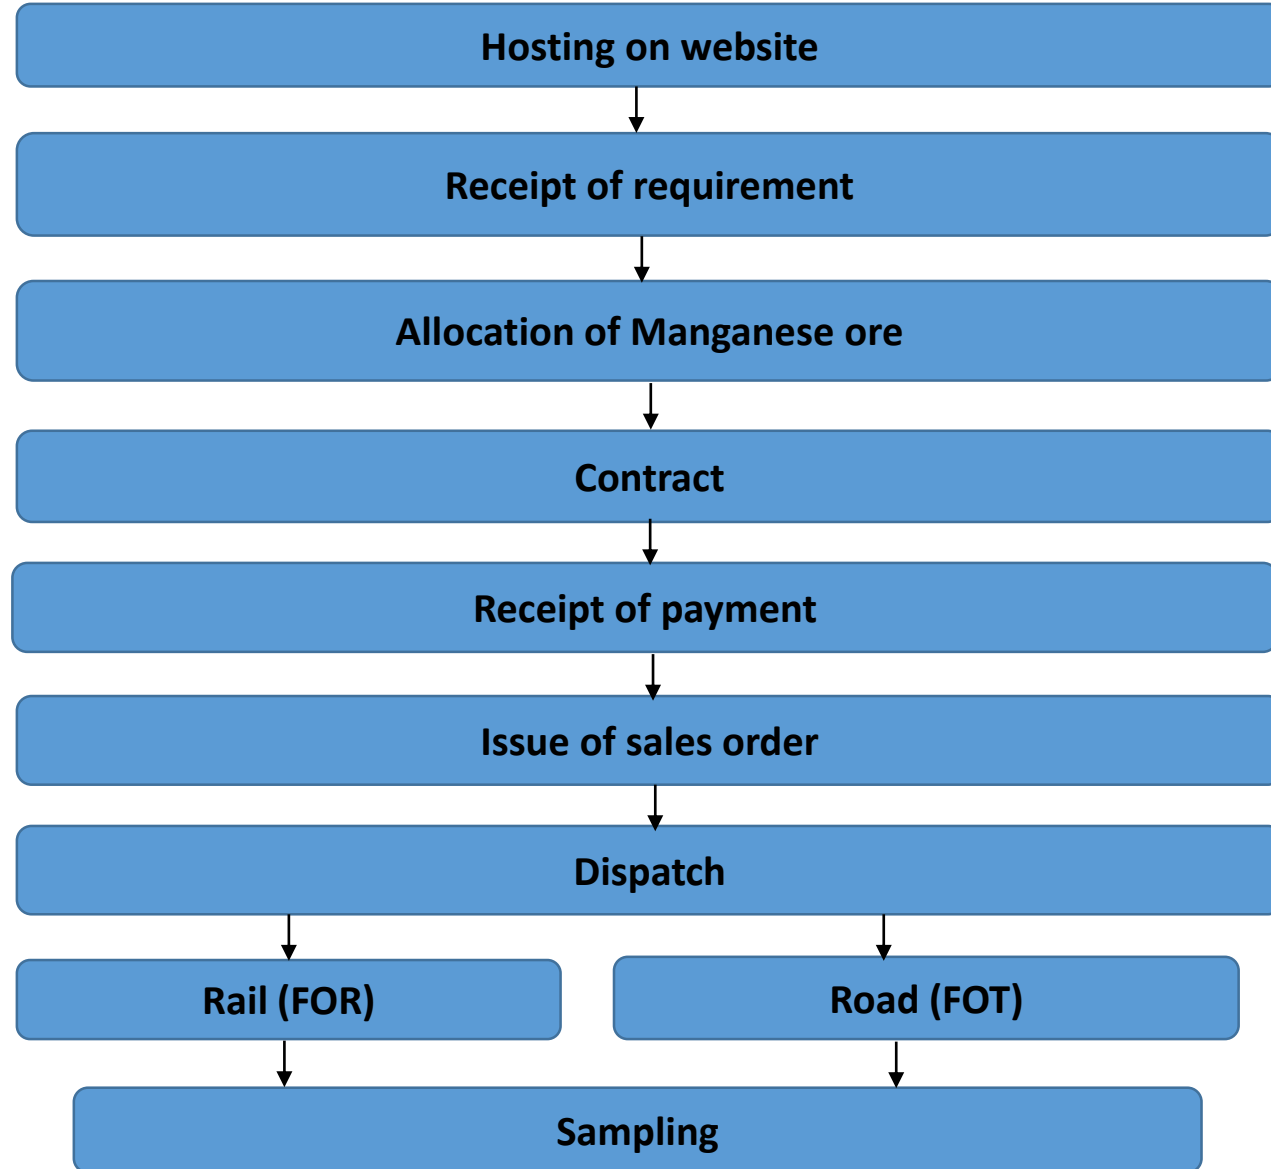

Process Flow (Direct Sales)

MOIL's Railway siding

Mines	Railway Siding	Siding Code	Serving Station
BALAGHAT	BHARVELI	BHARVELI	BALAGHAT
CHIKLA	SITA SAONGI	GBSS	GOBERWAHI
DONGRI BUZURG	DONGRIBUZURG	DBSD	DONGRIBUZURG
KANDRI	DUTTAPAHAR	DPRT	RAMTEK
MUNSAR	KODANPAHAR	KSRT	RAMTEK
TIRODI	SOUTH SIDING JAMRAPANI	SSTI JPST	TIRODI
BELDONGRI			
GUMGAON			
PARSODA			
SITAPATORE			
UKWA			

Siding not available